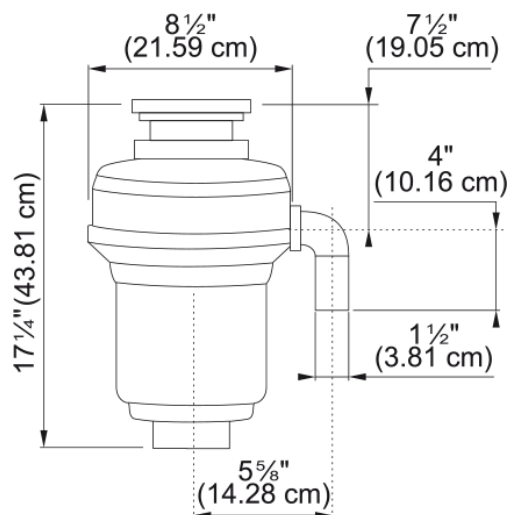

1 1/4 HP Food Waste Disposer KWD125C1-EZ | 134.0255.899

Technical Data

Aspect

Product type Food waste disposer

Energy specifications

Voltage 110 V

Product identification

Product brand Kindred

Collection Disposer

Features

Horsepower 1-1/4 HP